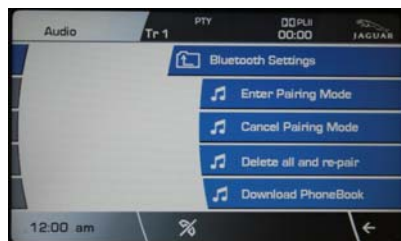

UMI will default to Bluetooth if USB drive or iPOD is not connected.

If call arrives the incoming number will be displayed on the screen

Selecting Folder tab will display the directories and songs on the device

When chosen the Bluetooth menu will display the options below.

The screen will change and the call can be accepted by pressing '>>' tab

Navigate up and down with the up and down arrows for complete list

Selecting Bluetooth settings will display all available options

To reject a call or end a call press '<<' tab

Selecting a folder the contents will be displayed

Universal Media Interface (UMI)

iPod/iPhone Support Menus