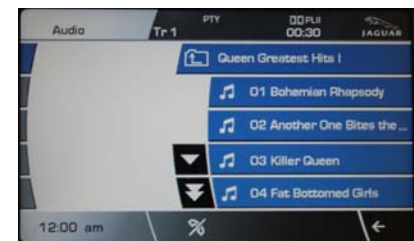

When chosen the Bluetooth menu will display the options below.

The screen will change and the call can be accepted by pressing '>>' tab

Navigate up and down with the up and down arrows for complete list

Selecting Bluetooth settings will display all available options

To reject a call or end a call press '<<' tab

Selecting a folder the contents will be displayed

Universal Media Interface (UMI)

iPod/iPhone Support Menus