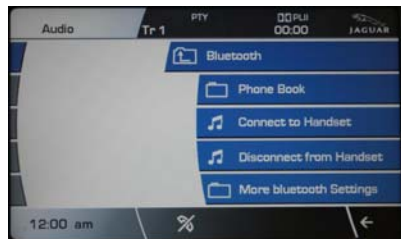

Universal Media Interface (UMI)

Phone and USB Support Menus

If the Phone is paired the Phone name will be displayed on the screen

When USB drive has been inserted the audio, with start immediately and the track name will be displayed on screen

UMI will default to Bluetooth if USB drive or iPOD is not connected.

If call arrives the incoming number will be displayed on the screen

Selecting Folder tab will display the directories and songs on the device

When chosen the Bluetooth menu will display the options below.

The screen will change and the call can be accepted by pressing '>>' tab

Navigate up and down with the up and down arrows for complete list

Selecting Bluetooth settings will display all available options

To reject a call or end a call press '<<' tab

Selecting a folder the contents will be displayed

Universal Media Interface (UMI)

iPod/iPhone Support Menus