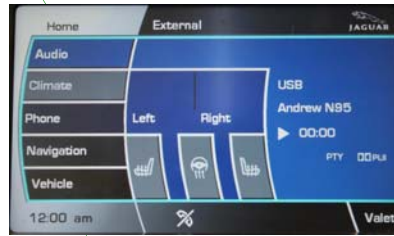

Universal Media Interface (UMI)

Phone and USB Support Menus

If the Phone is paired the Phone name will be displayed on the screen

When USB drive has been inserted the audio, with start immediately and the track name will be displayed on screen

UMI will default to Bluetooth if USB drive or iPOD is not connected.

If call arrives the incoming number will be displayed on the screen

Selecting Folder tab will display the directories and songs on the device

When chosen the Bluetooth menu will display the options below.

The screen will change and the call can be accepted by pressing '>>' tab

Navigate up and down with the up and down arrows for complete list